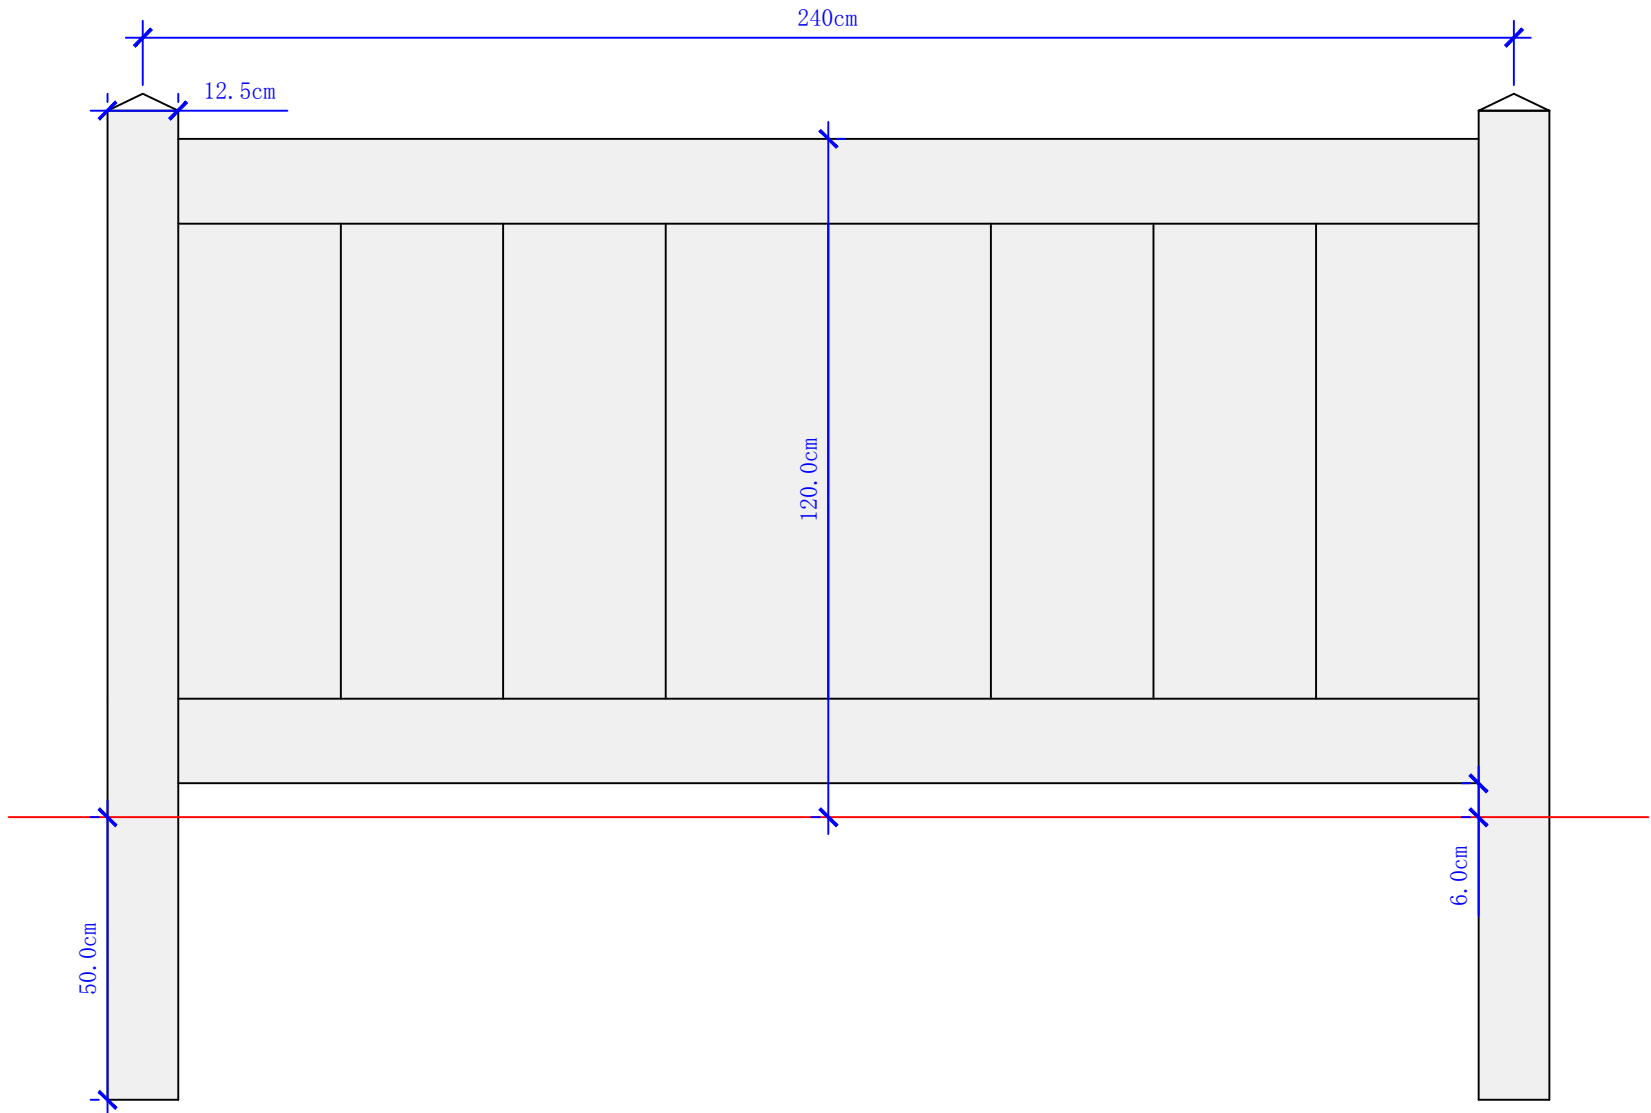

# Type I Height 120cm Specification

# Type T Height 120cm Specification