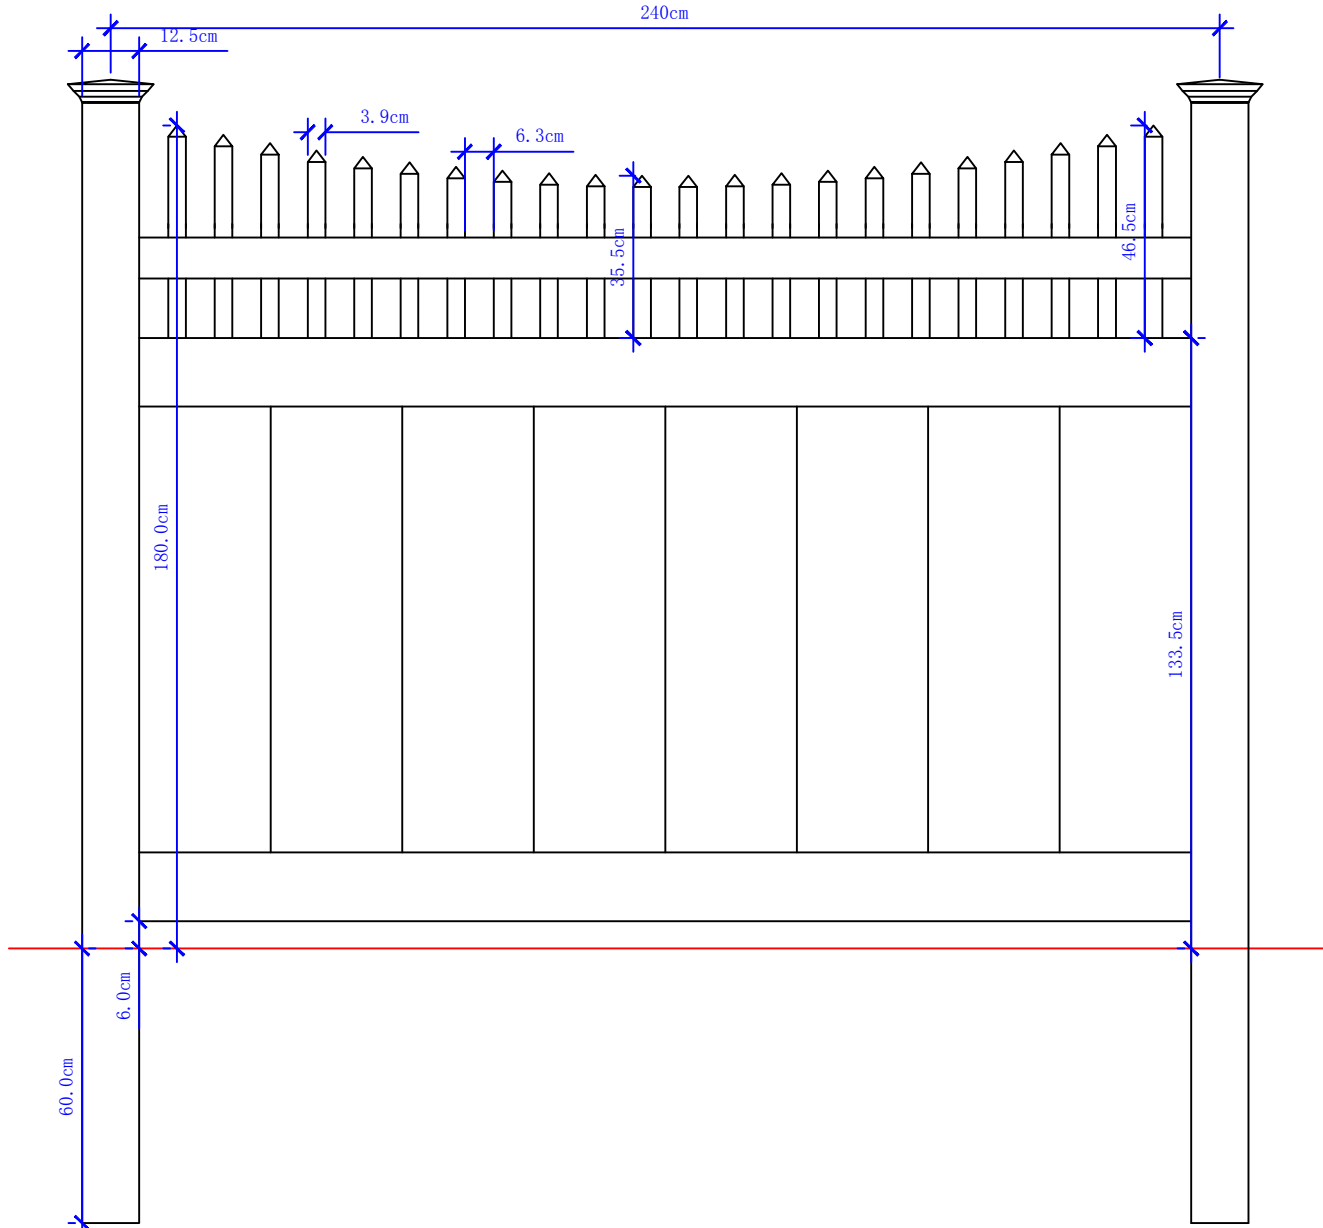

# Type I Height 180cm Specification

# Type J Height 180cm Specification

# Type S Height 180cm Specification

# Type T Height 180cm Specification