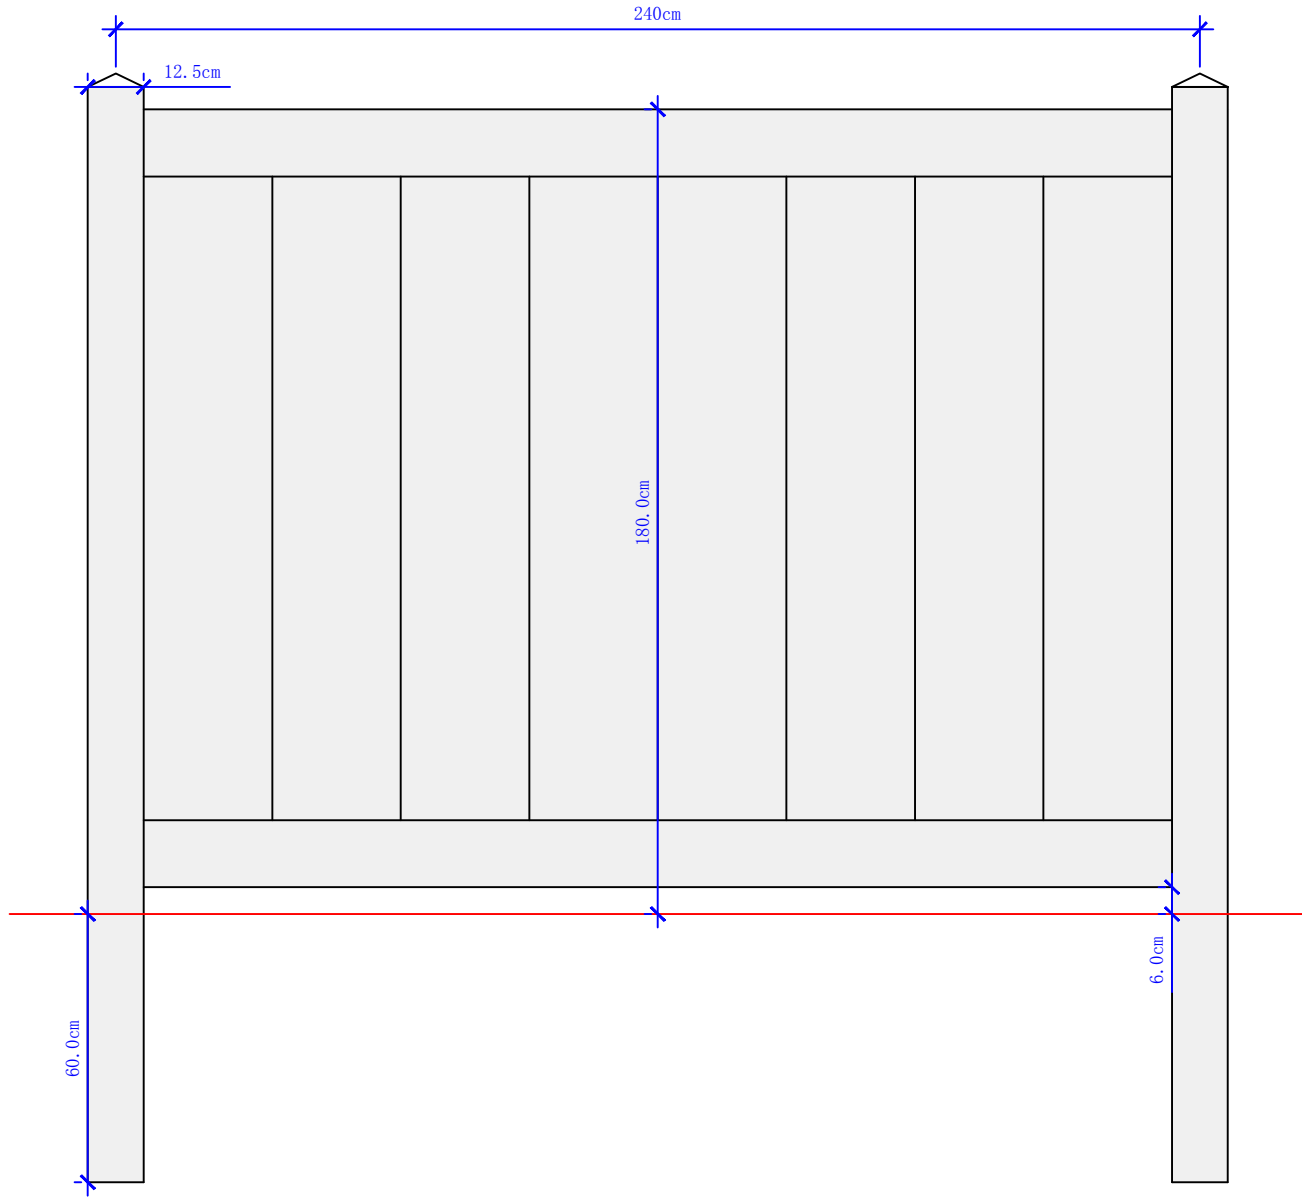

# Type I Height 180cm Specification

# Type J Height 180cm Specification

# Type S Height 180cm Specification

# Type T Height 180cm Specification