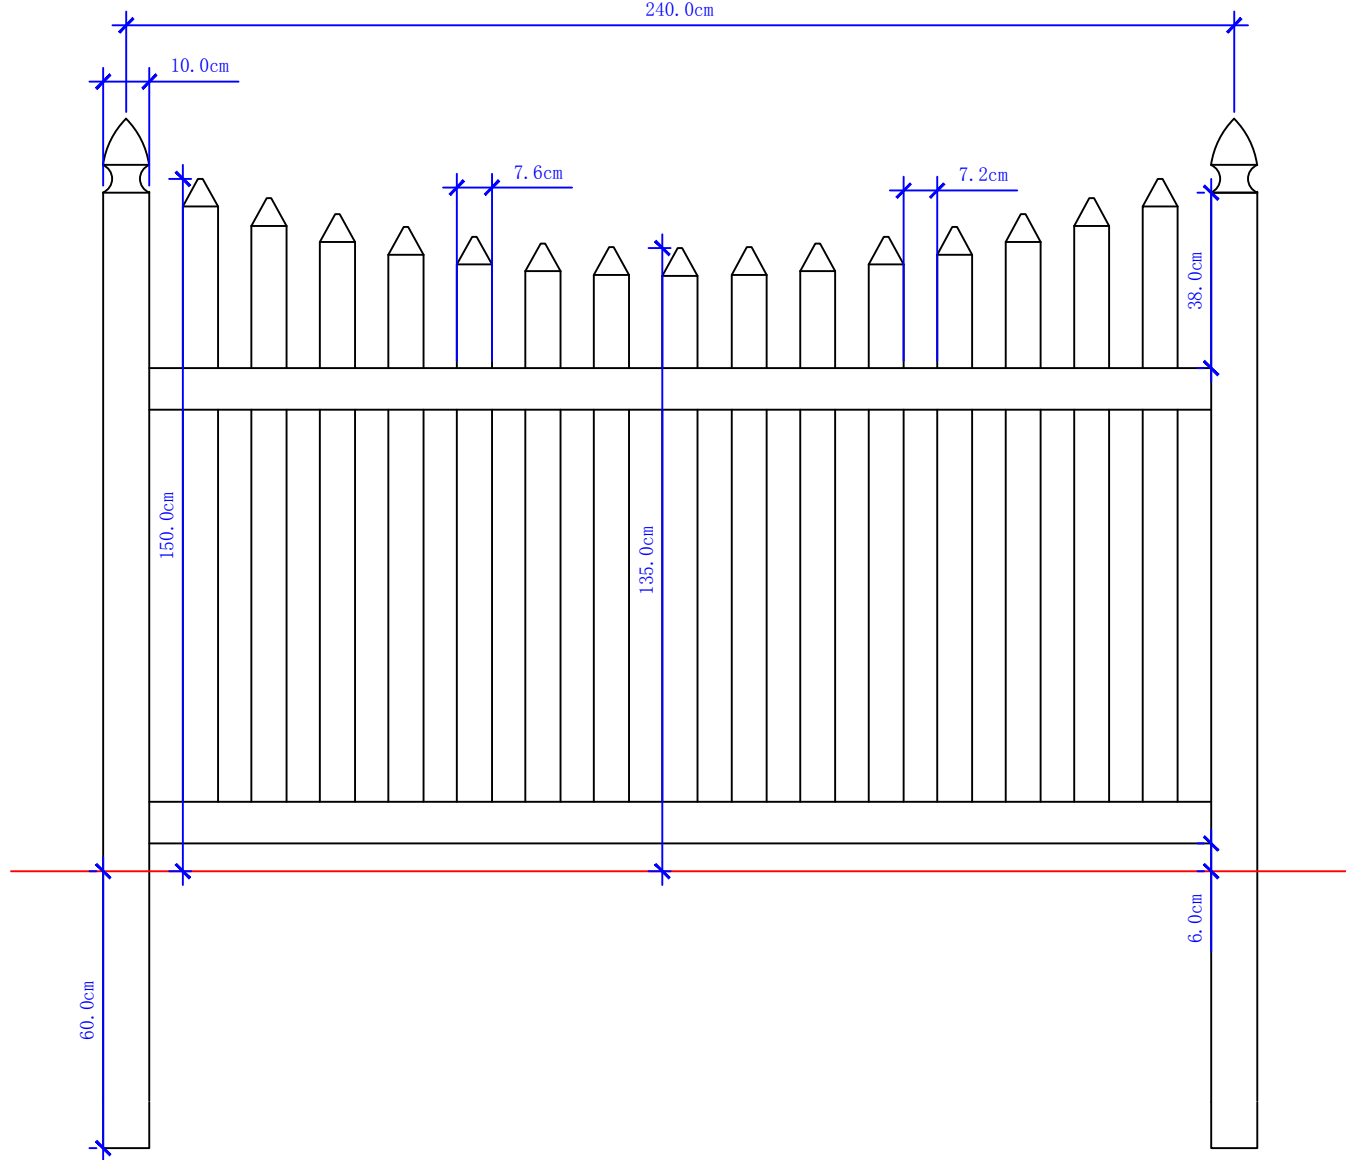

Type A Height 150cm Specification

Type C Height 150cm Specification